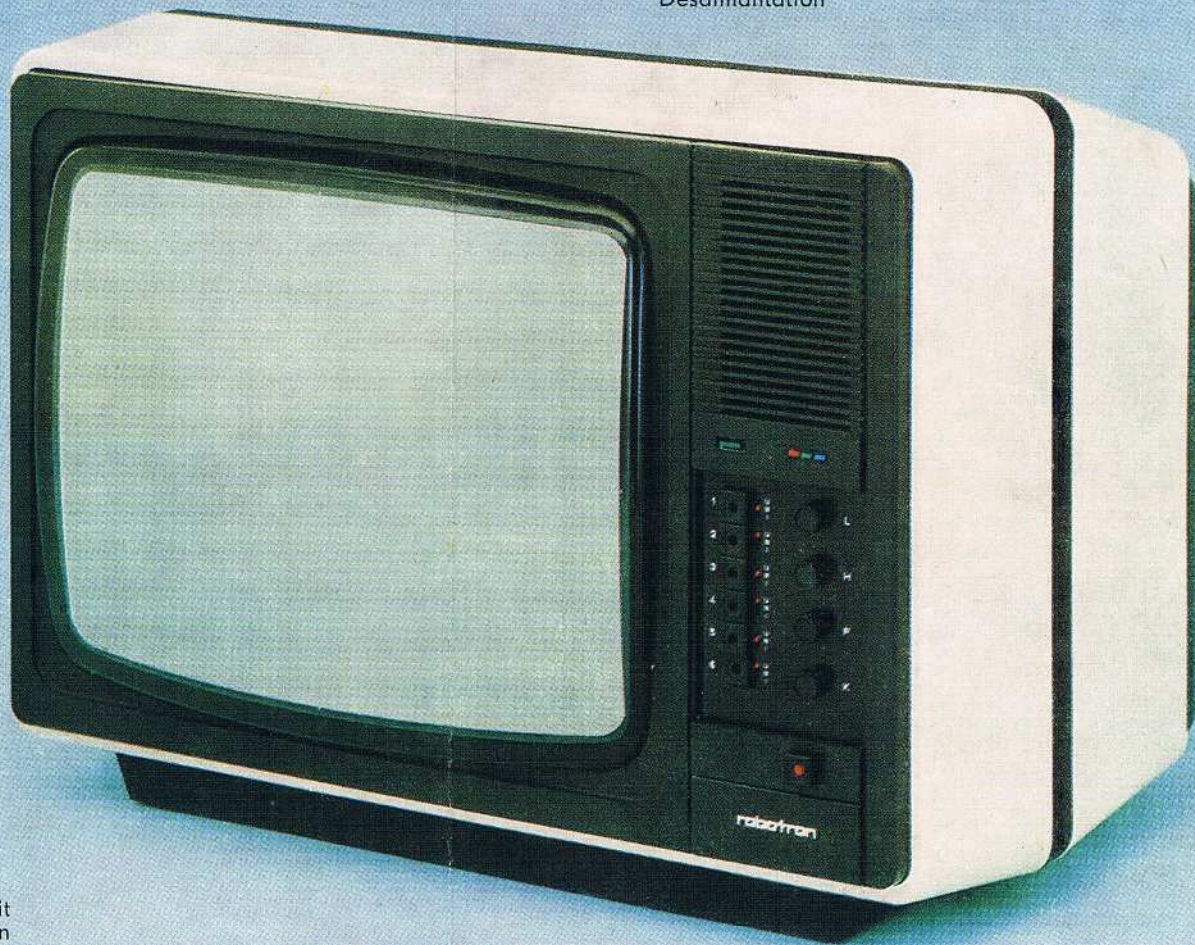

Faites votre choix

et profitez de l'avantage d'acheter un téléviseur selon votre goût et vos attentes.

C'est égal à quels points de vue vous donnez la préférence — la technique des circuits ou la bonne apparence, l'image supernette ou le confort de réglage — un téléviseur de la série de «color-vision» vous convaincra toujours.

- Tube image en couleurs PIL, 42 cm, auto-convergent
- Douilles pour enregistrement sur bande magnétique

enregistrement vidéo
récepteur serre-tête

- Double antenne télescopique pour VHF et UHF
- Décodeur PAL/SECAM
- Haut-parleur frontal
- Poignée transporteuse en forme de jatte
- Bloc commutateur d'alimentation
- Technique modulaire
- Fonctions automatiques
- Synchronisation horizontale
- Compensation de perturbation par inversion
- Réglages automatiques de fréquence et de gain
- Désaimantation

— Varianten für Länder mit FTZ-Bedingungen

— Versions for countries with FTZ Specifications

— Variantes pour pays à spécifications FTZ

RC 6152/RC 6141

— Coffret en matière plastique blanche, rouge ou métallique en plusieurs variantes; coffret en bois